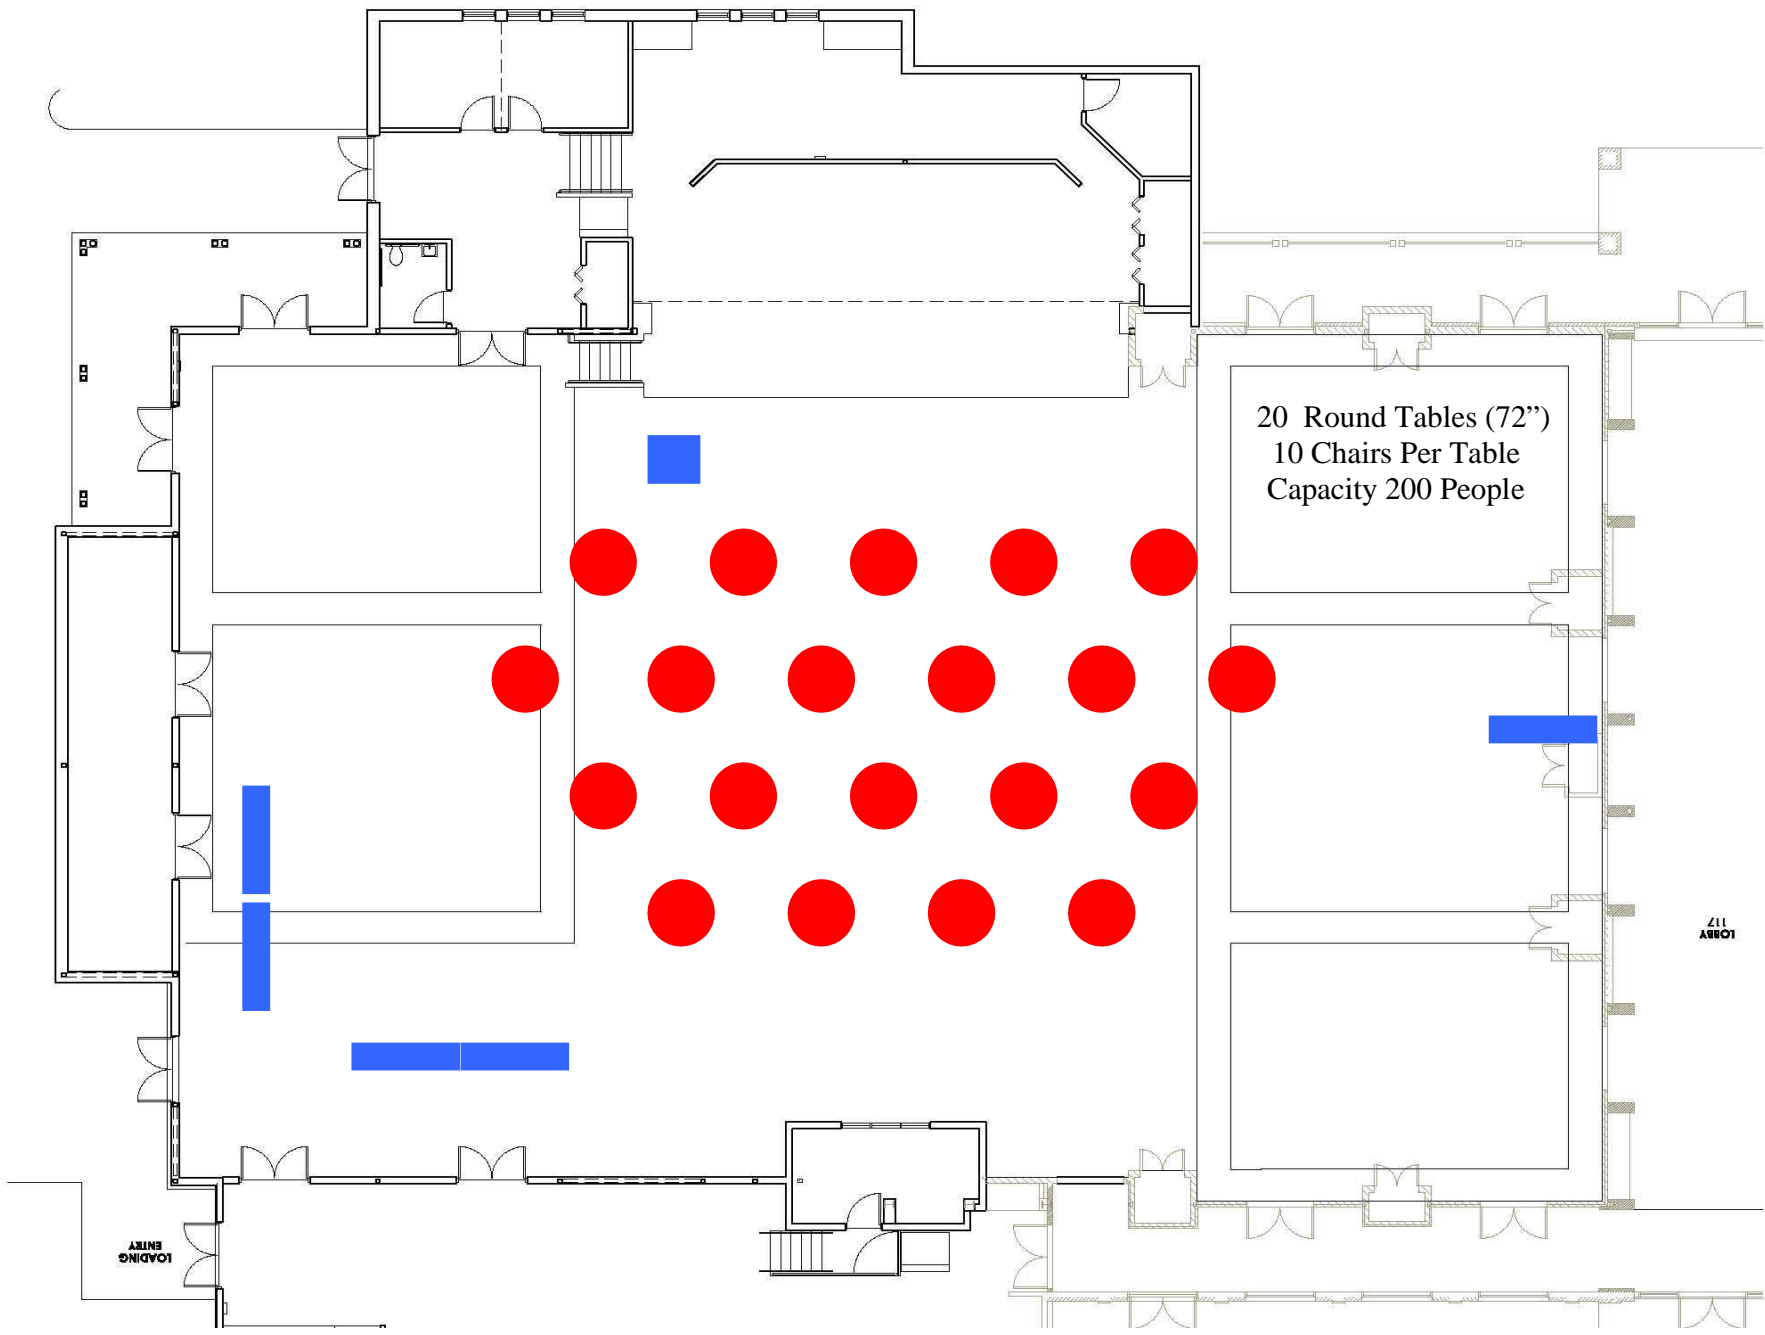

Social Center Ballroom

20 Round Tables (72")
10 Chairs Per Table
Capacity 200 People

Z11
ARE01

LOADING
ENTRANCE